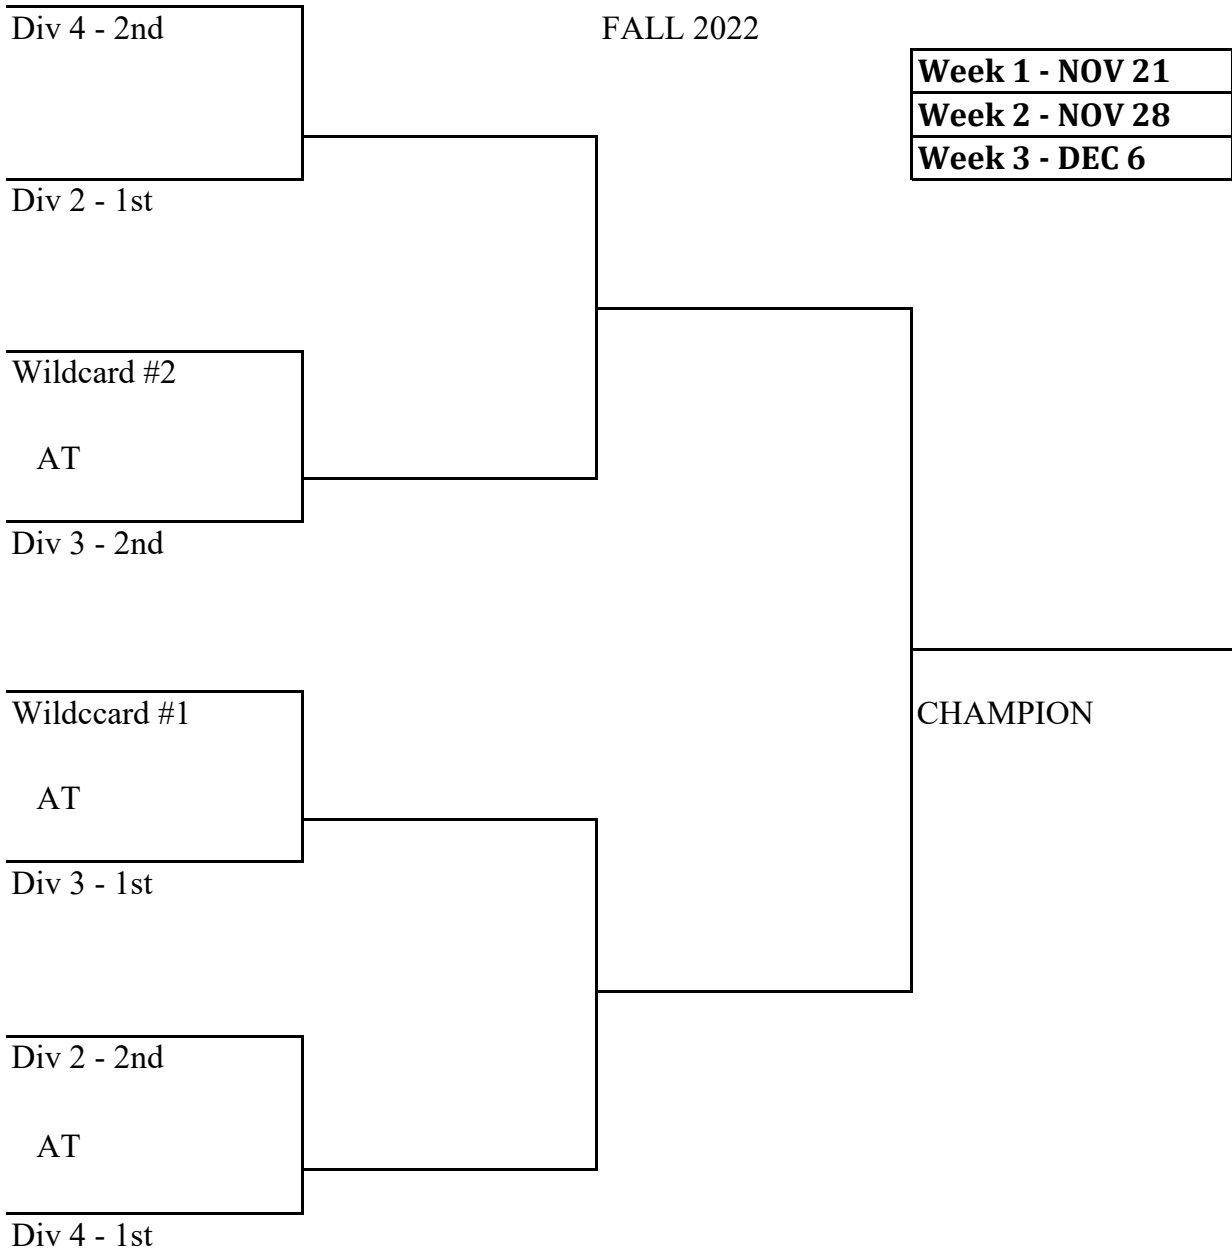

# NICKEL LEAGUE PLAY-OFF SCHEDULE

FALL 2022

<b>Week 1 - NOV 21</b>
<b>Week 2 - NOV 28</b>
<b>Week 3 - DEC 6</b>

Wildcard #1 will be the division 2,3 or 4 team with the best record.

Wildcard #2 will be the division 2,3 or 4 team with the second best record.