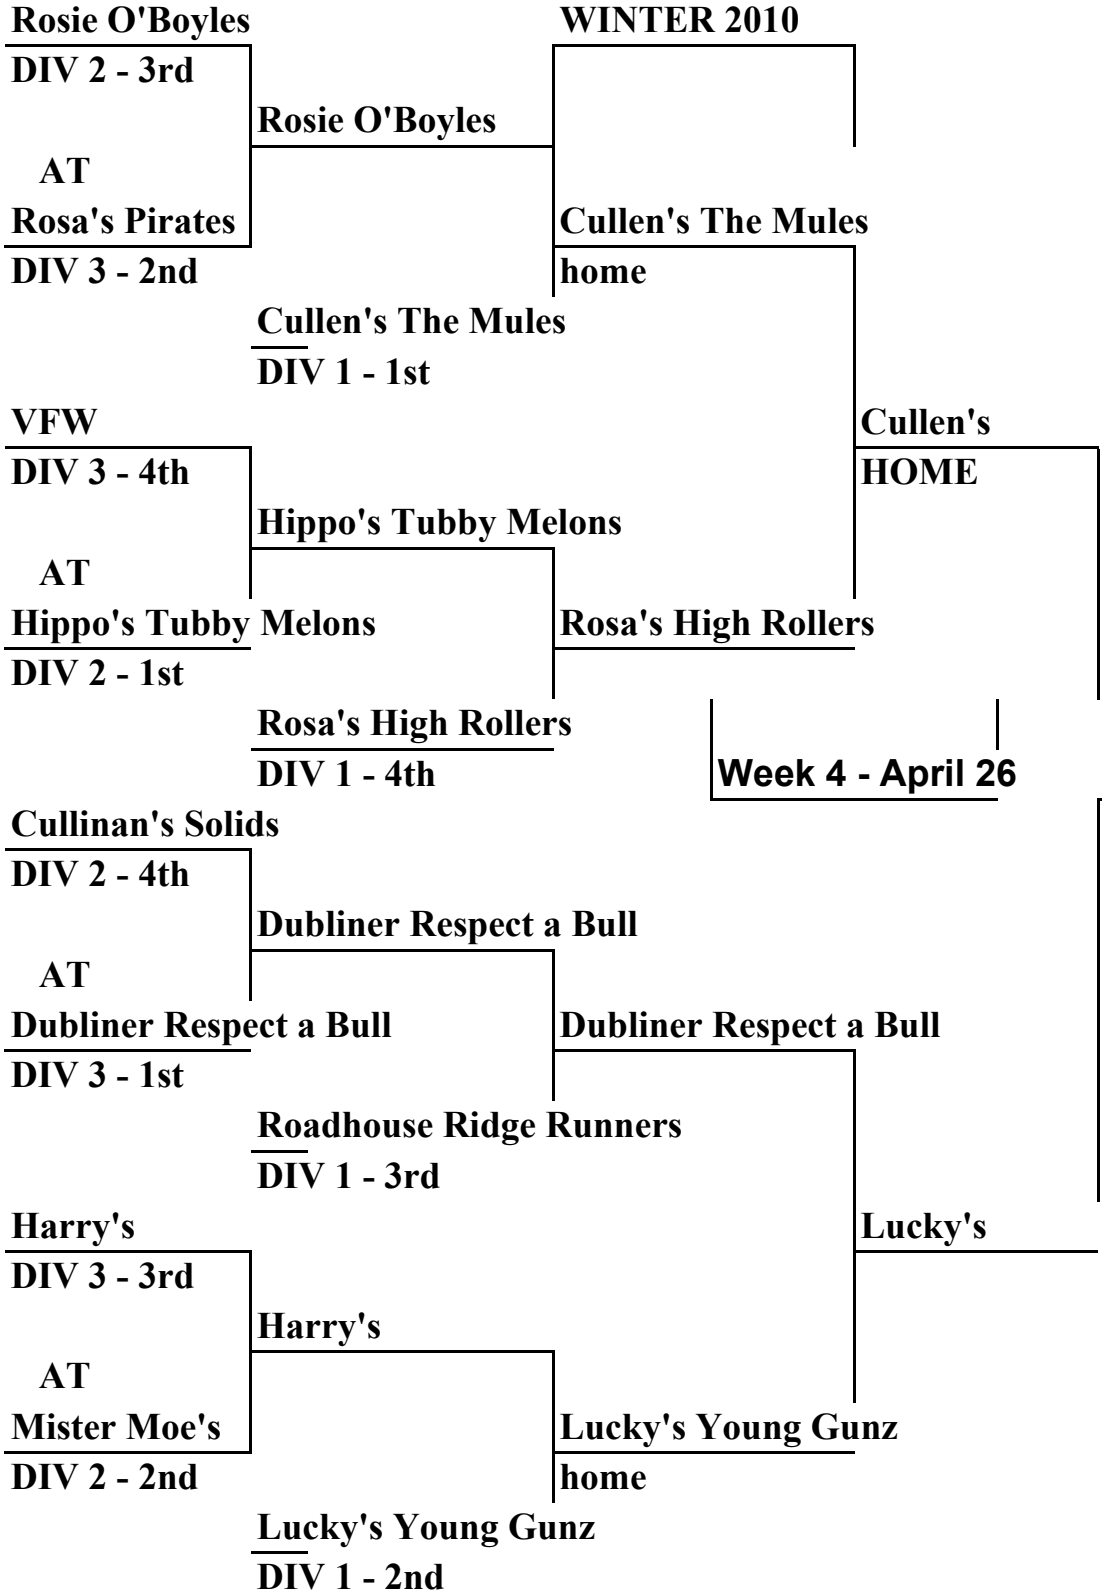

NICKEL A LEAGUE PLAY-OFF SCHEDULE

Champion